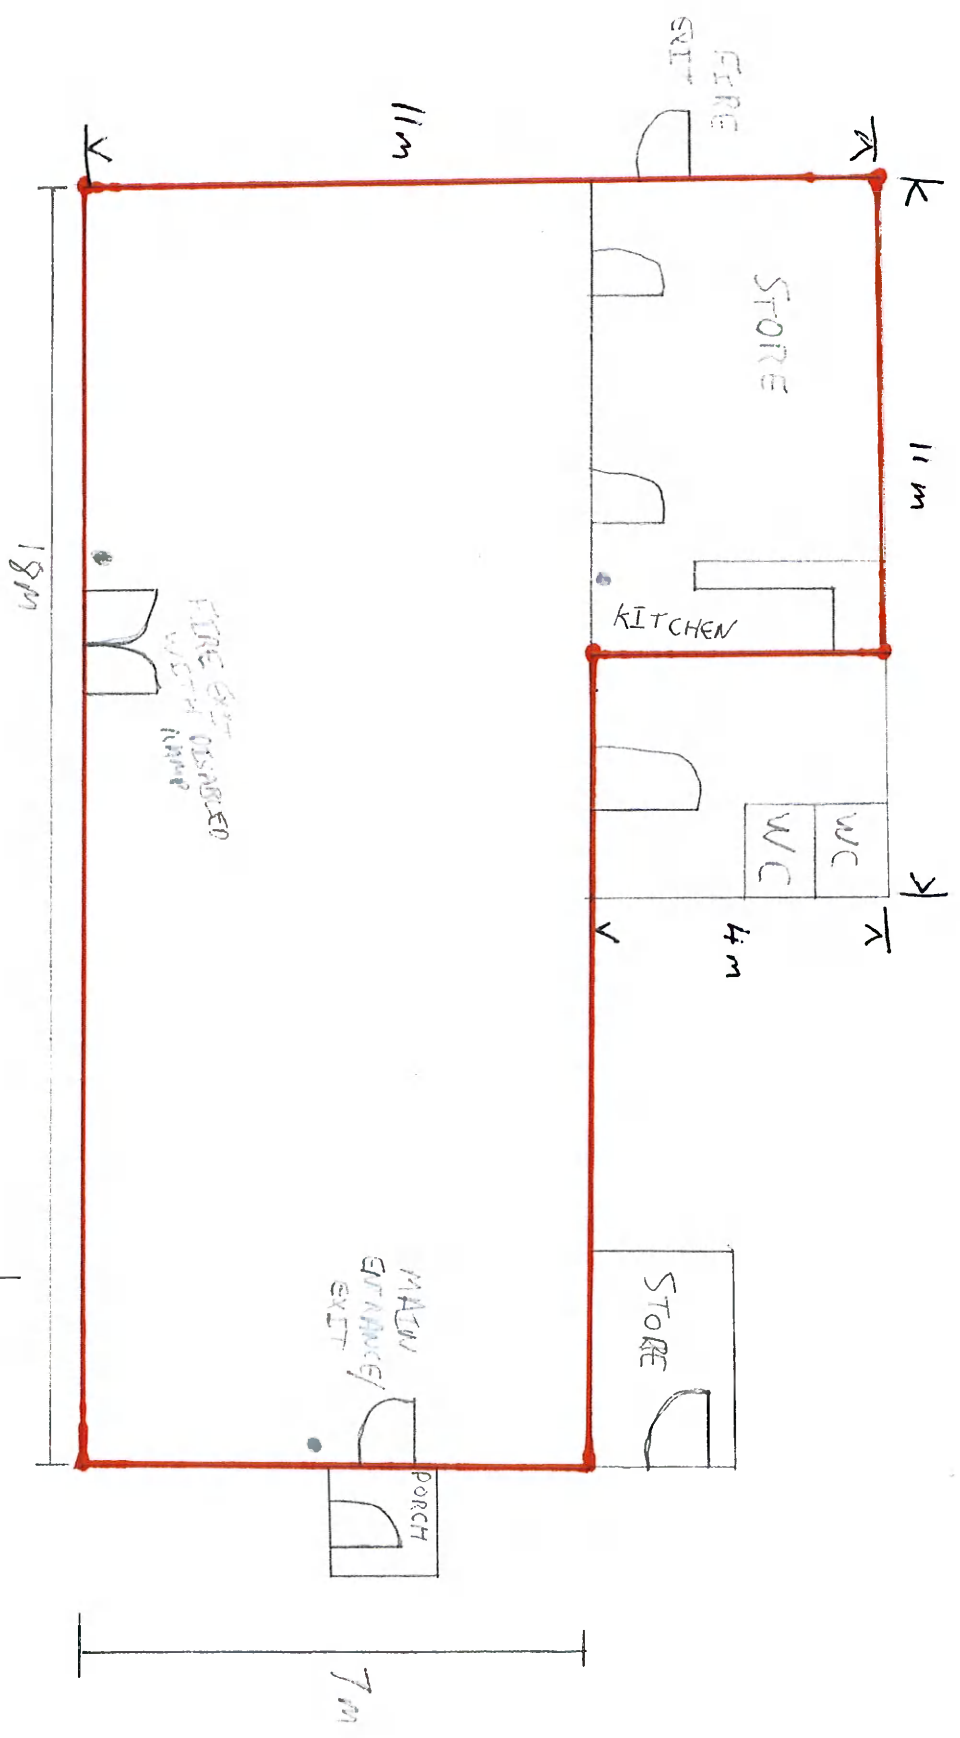

Wemburthy Village Hall

Scale 1:100

LEGEND:

- FIRE EXTINGUISHER
- LICENSABLE AREA